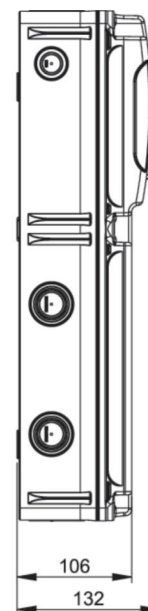

article#	15850603
article description	Empty enclosure FLEX 6-S3 IP66/67
description long	Empty Enclosure for Low-Voltage Switchgear Assemblies FLEX 6-S3 Material: ABS, color: grey (similar to RAL 7035) Dimensions (HxBxT): 471x160x132mm Lockabel, transparent hinged window with 6 units Cutout for 3 flange mounting possibilites (80x97mm) Incl. accessories (DIN rail mounted, 1x blind flange with seal, hinge straps, screws, screw covers) Protection degree: IP66/IP67 Acc. to IEC/EN 62208
GTIN (EAN)	9003399522673
country of origin	PL
customs number	85381000
net weight	1.400 kg
packaging quantity	1
minimum order quantity	1

ETIM 9.0	EC000058
Mounting method	Surface mounted
Type of cover	Cover
Height	471 mm
Width	160 mm
Depth	132 mm
Internal depth	72 mm
Colour	Grey
RAL-number	7035
Number of modules	6
Number of rows	1
Number of openings for flange plates	3
Number of conduit inlets	8
Material housing	Plastic
Suitable for outdoor use	True
Degree of protection (IP)	IP67
Protection class	II
Impact strength	IK08