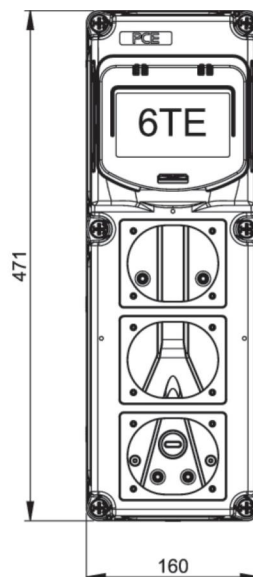

article#	15850603
article description	Empty enclosure FLEX 6-S3 IP66/67
description long	Empty Enclosure for Low-Voltage Switchgear Assemblies FLEX 6-S3 Material: ABS, color: grey (similar to RAL 7035) Dimensions (HxBxT): 471x160x132mm Lockabel, transparent hinged window with 6 units Cutout for 3 flange mounting possibilites (80x97mm) Incl. accessories (DIN rail mounted, 1x blind flange with seal, hinge straps, screws, screw covers) Protection degree: IP66/IP67 Acc. to IEC/EN 62208
GTIN (EAN)	9003399522673
country of origin	PL
customs number	85381000
net weight	1.400 kg
packaging quantity	1
minimum order quantity	1

ETIM 9.0	EC000058
Mounting method	Surface mounted
Type of cover	Cover
Height	471 mm
Width	160 mm
Depth	132 mm
Internal depth	72 mm
Colour	Grey
RAL-number	7035
Number of modules	6
Number of rows	1
Number of openings for flange plates	3
Number of conduit inlets	8
Material housing	Plastic
Suitable for outdoor use	True
Degree of protection (IP)	IP67
Protection class	II
Impact strength	IK08