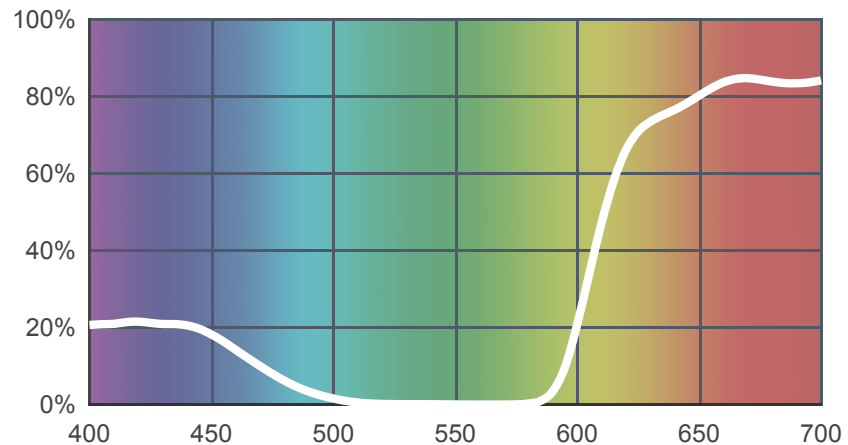

# 332 Special Rose Pink

[View on leefilters.com](http://leefilters.com) / [Find a Dealer](#)

Great for Pantomimes, light entertainment etc. A good strong stage wash.

|                | Source C<br>6774K | Tungsten<br>3200K |
|----------------|-------------------|-------------------|
| Transmission Y | 10.5%             | 14%               |
| x              | 0.465             | 0.62              |
| y              | 0.193             | 0.268             |
| Absorption     | 0.98              | 0.85              |

Light transmitted (Y%)  
for each colour  
wavelength (nm)

Dimming Source Preview

## Rolls:

- **1" Core** 7.62m x 1.22m (25' x 48")
- **2" Core** 7.62m x 1.22m (25' x 48")
- **Quick Roll** Length 7.62m (25') x any width between 2.5cm - 1.17m (1" x 48")

## Sheets:

- **Full Sheet** 1.22m x 0.53m (48" x 21")  
USA: Full Sheets by special order only.
- **Half Sheet** 0.61m x 0.53m (24" x 21")